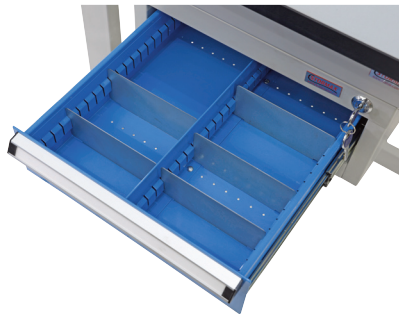

Heavy Duty Industrial Work Benches 900 Series

- Heavy duty steel industrial work bench with is ideal for use as a work or tool bench
- This work bench has a 600kg top bench capacity
- 28mm thick laminated wooden top
- Comes standard with adjustable feet for levelling on uneven floors
- Finish: Powder coated light grey

V7300 – Work Bench

Dividers supplied with drawer unit

Code	Details	Dimensions WxLxH (mm)
V7300	Industrial Work Bench	900x750x800
V7310	Lockable Drawer Unit 410x680x180mm (WxDxH)	100mm Drawer

Visit www.verdex.com.au for more images and details

ABOUT VERDEX EQUIPMENT

At Verdex Equipment we have the largest range of manual handling and workplace materials handling equipment in Australia. This includes thousands of workplace and storage items suited to every workplace and lifting equipment and trolleys for almost every application. Our products aim to eliminate or reduce manual handling effort in the workplace, while boosting productivity and ensuring workplace safety.